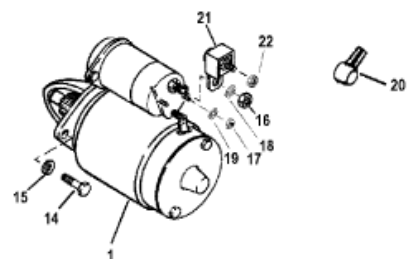

Parts List

20143

Ref	Class	Part	Description	Qty	Comment	Footnote
1	50	808011A 1	STARTER ASSEMBLY	1		
2		850401	DRIVE HOUSING	1		
3	89	850408	SOLENOID	1		
4		NSS	NOT SOLD SEPARATE, Plunger	1		2
5		NSS	NOT SOLD SEPARATE, Shift Le	1		2
6		NSS	NOT SOLD SEPARATE, Center E	1		2
7		850402	DRIVE KIT	1		
8		NSS	NOT SOLD SEPARATE, Armatur	1		2
9		850404	HOLDER KIT	1		
10		NSS	NOT SOLD SEPARATE, Field Cc	1		2
11		NSS	NOT SOLD SEPARATE, C.E. Fre	1		2
12	10	850407	BOLT	2		
13		NSS	NOT SOLD SEPARATE, Sealing	1		2
14	10	47462	SCREW, (.437-14 x 1.250)	2		
15	13	32993	LOCKWASHER, (.437)	2		
16	11	15874	NUT, (M10)	1		
17	11	40021	NUT, (M5)	1		
18	13	32993	LOCKWASHER, (.437)	1		
19	13	26996	LOCKWASHER, (#10)	1		
20	85	79695	BOOT, Insulator (Black)	1		
21	88	79023A91	FUSE ASSEMBLY, (90 Ampere)	1		
22	11	826711	NUT, (.250-28)	1		