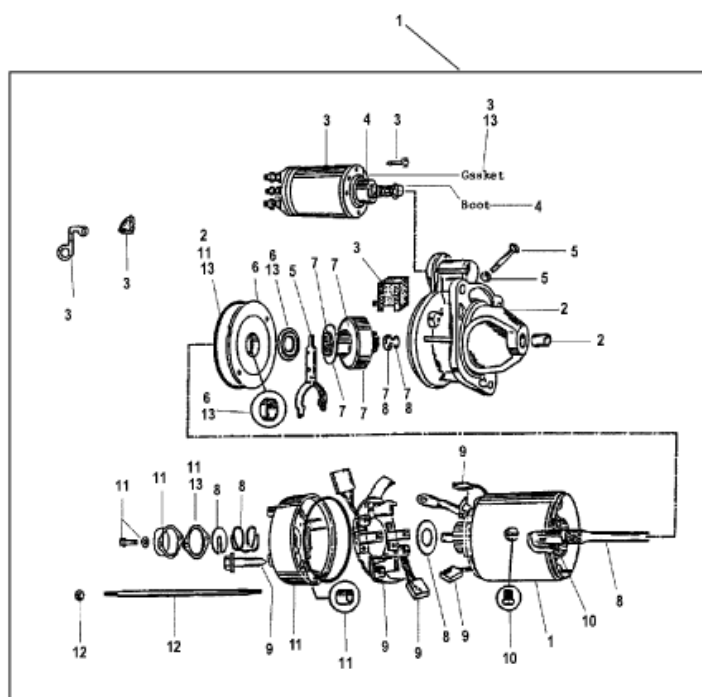

Parts List

20143

Ref	Class	Part	Description	Qty	Comment	Footnote
1	50	808011A 1	STARTER ASSEMBLY	1		
2		850401	DRIVE HOUSING	1		
3	89	850408	SOLENOID	1		
4		NSS	NOT SOLD SEPARATE, Plunger	1		2
5		NSS	NOT SOLD SEPARATE, Shift Le	1		2
6		NSS	NOT SOLD SEPARATE, Center E	1		2
7		850402	DRIVE KIT	1		
8		NSS	NOT SOLD SEPARATE, Armatur	1		2
9		850404	HOLDER KIT	1		
10		NSS	NOT SOLD SEPARATE, Field Cc	1		2
11		NSS	NOT SOLD SEPARATE, C.E. Fre	1		2
12	10	850407	BOLT	2		
13		NSS	NOT SOLD SEPARATE, Sealing	1		2
14	10	47462	SCREW, (.437-14 x 1.250)	2		
15	13	32993	LOCKWASHER, (.437)	2		
16	11	15874	NUT, (M10)	1		
17	11	40021	NUT, (M5)	1		
18	13	32993	LOCKWASHER, (.437)	1		
19	13	26996	LOCKWASHER, (#10)	1		
20	85	79695	BOOT, Insulator (Black)	1		
21	88	79023A91	FUSE ASSEMBLY, (90 Ampere)	1		
22	11	826711	NUT, (.250-28)	1		